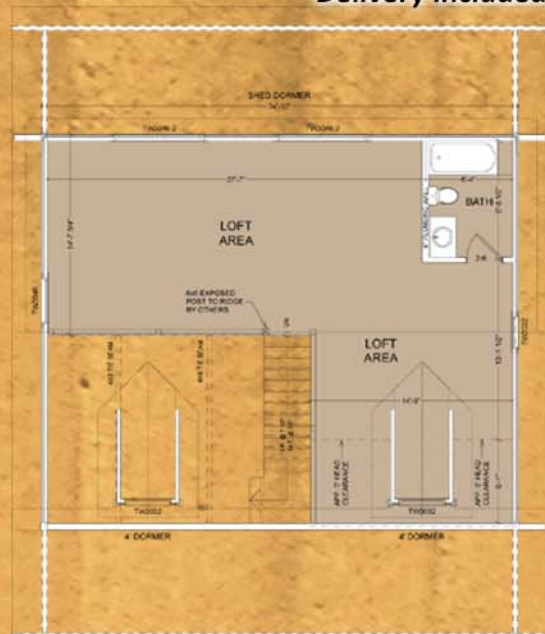

Comfy Cabins is a division of
Natural Element Homes, LLC

natural element homes

www.NaturalElementHomes.com
2531 Decatur Pike Athens, TN 37303
© Copyright 2012, Natural Element Homes, LLC